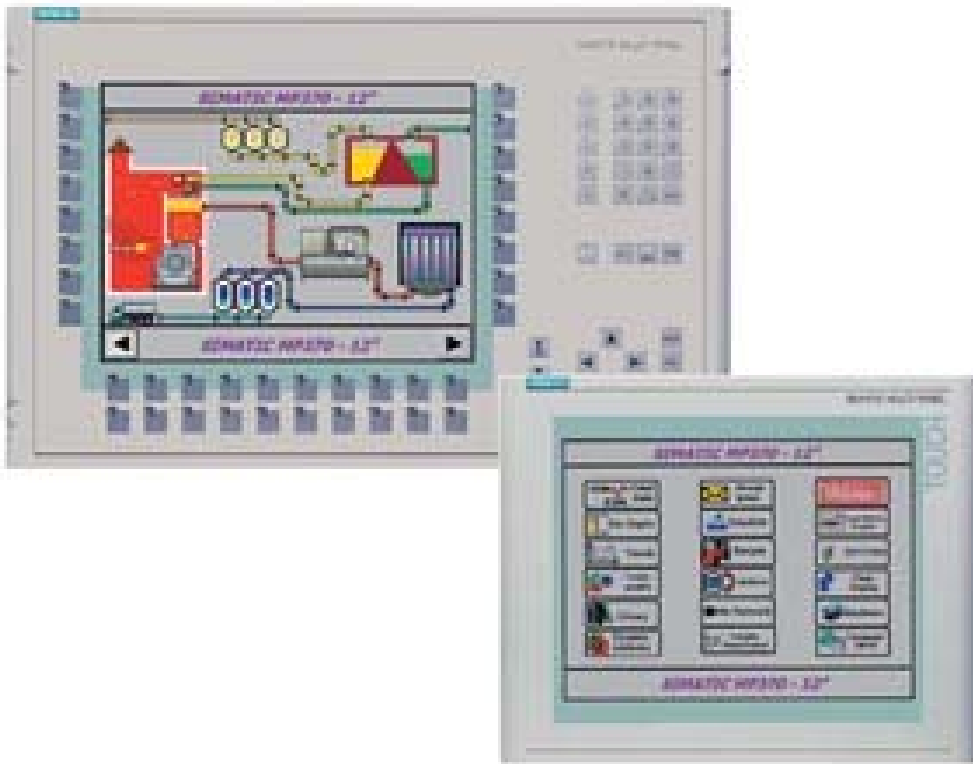

6AV6574-1AA00-2BX0

SERVICE PACK FOR MP370-KEY

SERVICE PACK FOR MP370-12"KEY 2 X SLIDES MP370 6 X CLAMPS MP370 1 X 24V DC 2 PIN
CONECTOR 1 X CF-CARD CLAMP 1 X PC-CARD CLAMP